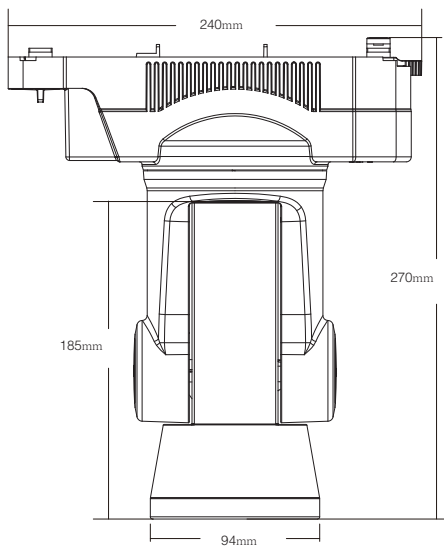

4. Technical Parameters

2-Wire

Product Name	Alpha Lite (Single White)	Alpha Lite (Dual White)	Alpha Lite (RGBW)
Model No.	AL1	AL2	AL3
Power	25W	25W	25W
Voltage	AC100~240V 50/60Hz	AC100~240V 50/60Hz	AC100~240V 50/60Hz
Color Temperature	2700-3200K/6000-6500K	2700-6500K	2700-3200K/6000-6500K
Luminous Flux	2000LM	2200LM	2020LM
Luminous Efficiency	85LM/W	90LM/W	85LM/W
PF	>0.9	>0.9	>0.9
CRI	90	80	80
Rail Type	2-Wire	2-Wire	2-Wire
Control Distance	30m	30m	30m