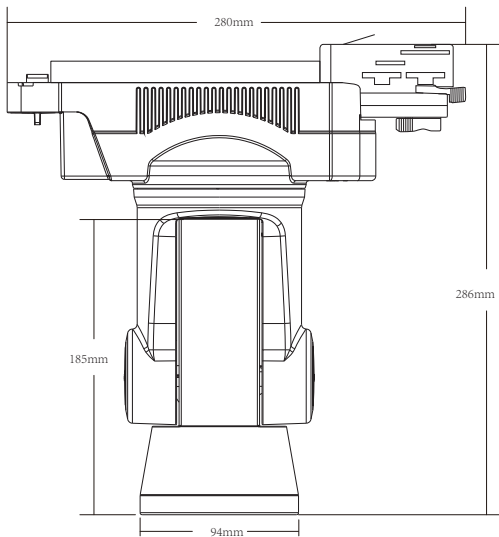

2. Structure specifications

- | | |
|-----------------|-------------------------------|
| ① Fixing buckle | ⑤ Rotating |
| ② Rotating | ⑥ Left-Right Rotating Fixture |
| ③ Rail Base | ⑦ LED Light |
| ④ Connector | ⑧ Up-Down Rotating Fixture |

Memory

You can save and choose color, and the direction of the tracklights.

LCD Screen

With the LCD screen, you can see the color rate, kelvin, saturation rate, brightness clearly.

4. Technical Parameters

2-Wire

Product Name	Alpha Lite (Single White)	Alpha Lite (Dual White)	Alpha Lite (RGBW)
Model No.	AL1	AL2	AL3
Power	25W	25W	25W
Voltage	AC100~240V 50/60Hz	AC100~240V 50/60Hz	AC100~240V 50/60Hz
Color Temperature	2700-3200K/6000-6500K	2700-6500K	2700-3200K/6000-6500K
Luminous Flux	2000LM	2200LM	2020LM
Luminous Efficiency	85LM/W	90LM/W	85LM/W
PF	>0.9	>0.9	>0.9
CRI	90	80	80
Rail Type	2-Wire	2-Wire	2-Wire
Control Distance	30m	30m	30m