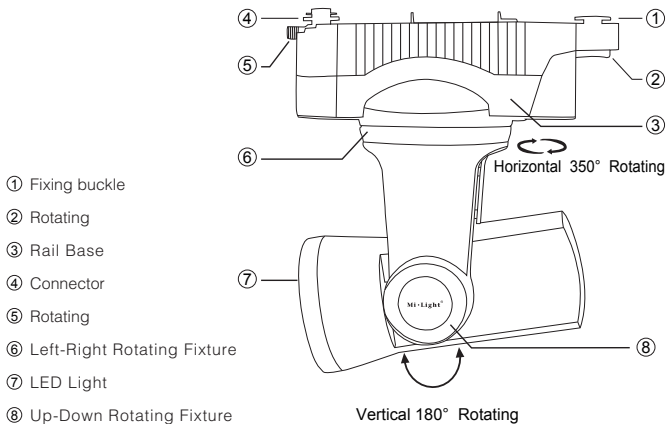

AREHAS

EQUIPAMIENTO Y ENERGÍA AUTÓNOMA

1. Product Description

- Adopting 2.4GHz RF tech, this product is totally brand new and smart.
- With RF remote control or smart phone App, the track light can change color, brightness, saturation, and lighting angles more precisely.
- With the remote control or smart phone App, you can control many track lights at the same time, or even individually.
- The status of the track lights can be even saved in the remote or the App.

2. Structure specifications

- | | |
|-----------------|-------------------------------|
| ① Fixing buckle | ⑤ Rotating |
| ② Rotating | ⑥ Left-Right Rotating Fixture |
| ③ Rail Base | ⑦ LED Light |
| ④ Connector | ⑧ Up-Down Rotating Fixture |

2-Wire

3. Functions(Refer to FUT090 LED Track Light user manual)

99 Zones

One remote can control many track lights at the same time or individually, totally up to 99 zones, up to 9999 lights.

Directions

Rotating directions freely, horizontal 350; vertical 180; all your needs can be realized by remote control.