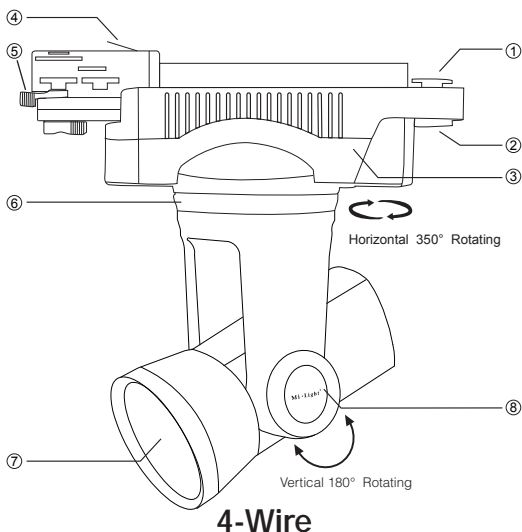

AREHAS

EQUIPAMIENTO Y ENERGÍA AUTÓNOMA

1. Product Description

- Adopting 2.4GHz RF tech, this product is totally brand new and smart.
- With RF remote control or smart phone App, the track light can change color, brightness, saturation, and lighting angles more precisely.
- With the remote control or smart phone App, you can control many track lights at the same time, or even individually.
- The status of the track lights can be even saved in the remote or the App.

2. Structure specifications

- | | |
|-----------------|-------------------------------|
| ① Fixing buckle | ⑤ Rotating |
| ② Rotating | ⑥ Left-Right Rotating Fixture |
| ③ Rail Base | ⑦ LED Light |
| ④ Connector | ⑧ Up-Down Rotating Fixture |

2-Wire

3. Functions(Refer to FUT090 LED Track Light user manual)

99 Zones

One remote can control many track lights at the same time or individually, totally up to 99 zones, up to 9999 lights.

Directions

Rotating directions freely, horizontal 350; vertical 180; all your needs can be realized by remote control.