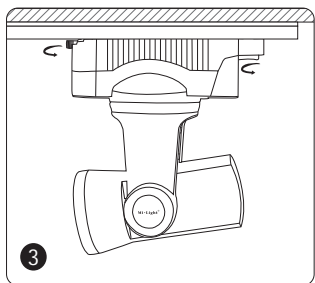

2. Structure specifications

- | | |
|-----------------|-------------------------------|
| ① Fixing buckle | ⑤ Rotating |
| ② Rotating | ⑥ Left-Right Rotating Fixture |
| ③ Rail Base | ⑦ LED Light |
| ④ Connector | ⑧ Up-Down Rotating Fixture |

1
Install the rail, supply the power.

2
Put the base into the rail

3
Fix the screw to fit the base.

4
Finish installation.